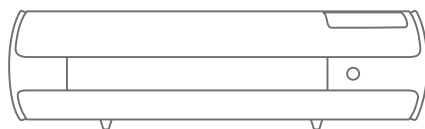

Juliet™ Cutter Tech Sheet

Compatible Computer Operating Systems	Windows 8.1, MacOS 10.15+
Max Media/Cutting Width x Length (no mat)	35/32cm (W) x 457cm(L)
Max Media/Cutting Width x Length (with mat)	30cm (W) x 60cm (L)
Max reading width of cutting marks (Print+Cut)	282mm
Max Force	800g
Number of Cutting Heads	1
Auto Contour Cut	Camera
Power Supply	100–240V 1.5A (Input) 24V 2.7A (Output)
Motor	Stepper
Processor Memory	128MB
Cutting Precision	+/- 0.01mm
Repeat Precision	0.082mm
Max Moving Speed	700mm/s
Max Cutting Speed	600mm/s
Connector Interface	USB, Flash, WiFi
Power	< 100W
Operating Environment	between 5°C – 35°C
Acoustic Noise Level (Operation)	< 78dB
Acoustic Noise Level (Standby)	< 48dB
Dimensions	60,5 cm L x 19 cm W x 18,5 cm H
Weight	7 kg
Package Dimensions	68,0 cm L x 27,5 cm W x 28,5 cm H
Packaging Weight	11,8 kg
Included Items	Juliet™Cutter, Knife-Holder 2 x 45° Blades, 60° Blade, Marker Adapter, USB Cable, AC Power Adapter, Instruction Manual, High Tack Cutting Mat, Sample CoverSheet, PS Film® Sample Sheets